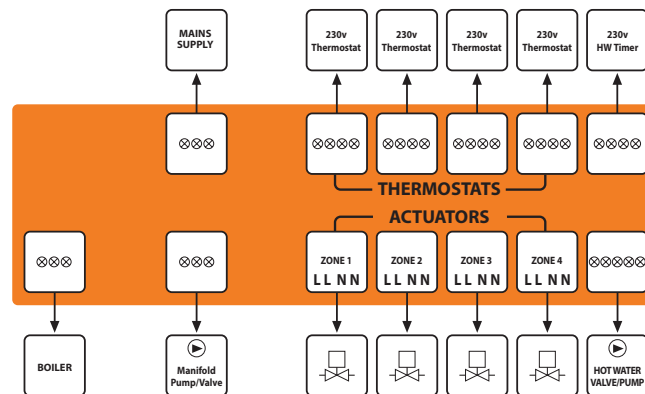

# Wiring Centre Series

# Model: UH4

Number of heating zones	4
Number of Hot Water Zones	1
Neon Indication	Y
DIN Rail Mounting	Y
Supply	230v AC 50Hz 1 Phase
Relay Load Max	3 Amp Resistive
Total Load Max	5 Amp Resistive
IP Protection	IP20
Installed Dimensions (L,H,D)	384 x 148 x 60mm
Weight	800g

## Product Dimensions (mm)