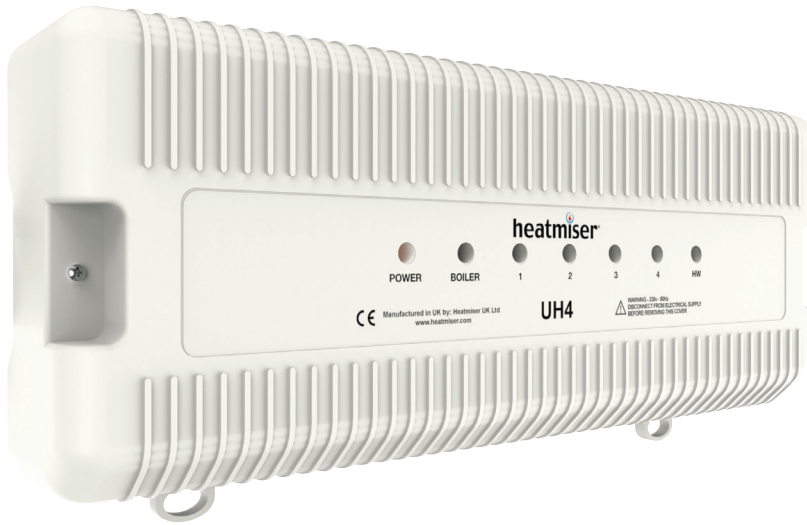

# Wiring Centre Series

# Model: UH4

Number of heating zones	4
Number of Hot Water Zones	1
Neon Indication	Y
DIN Rail Mounting	Y
Supply	230v AC 50Hz 1 Phase
Relay Load Max	3 Amp Resistive
Total Load Max	5 Amp Resistive
IP Protection	IP20
Installed Dimensions (L,H,D)	384 x 148 x 60mm
Weight	800g